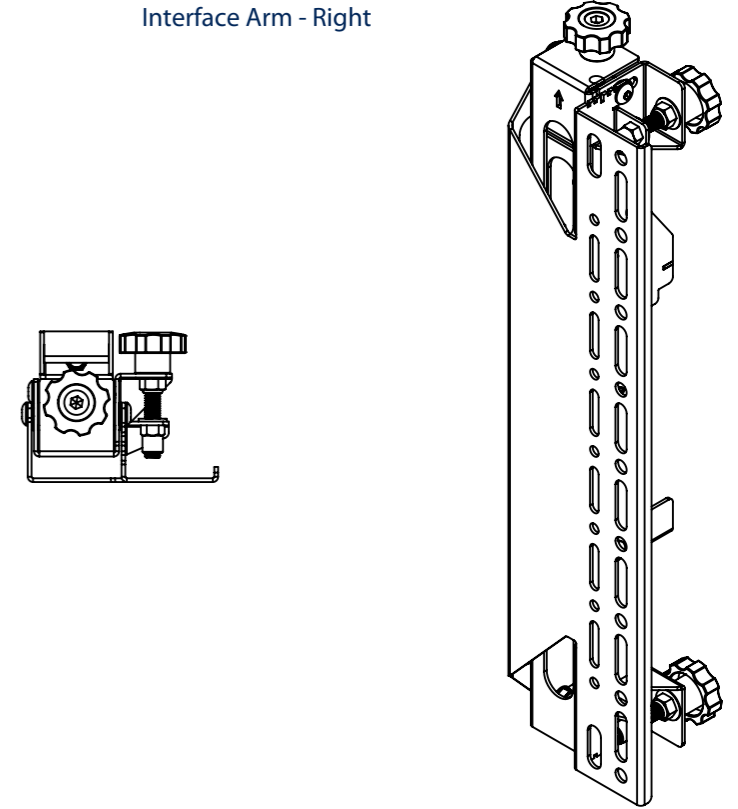

Wall mounted using BT8390-WFK1:

Wall mounted using BT8390-WFK2:

Interface Arm - Left

Interface Arm - Right

B-Tech International Design & Manufacturing Limited
Part of the B-Tech International Group of Companies

UNLESS
OTHERWISE
SPECIFIED
DIMENSIONS ARE
IN MILLIMETERS

Size: A3
Scale: 1:4
Sheet: 1 of 1

B-Tech No: BT8390-VESA400MAF

Title: SYSTEM X - VESA 400 Flat Screen Interface Arms with Micro-Adjustment

Revision: R03