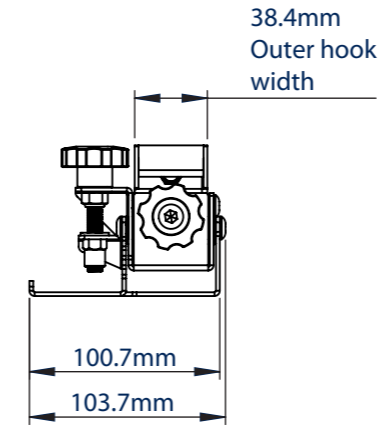

Wall mounted using BT8390-WFK1:

Wall mounted using BT8390-WFK2:

Interface Arm - Left

Interface Arm - Right

B-Tech International Design & Manufacturing Limited
Part of the B-Tech International Group of Companies

UNLESS
OTHERWISE
SPECIFIED
DIMENSIONS ARE
IN MILLIMETERS

Size: A3
Scale: 1:4
Sheet: 1 of 1

B-Tech No: BT8390-VESA400MAF

Title: SYSTEM X - VESA 400 Flat Screen Interface Arms with Micro-Adjustment

Revision: R03