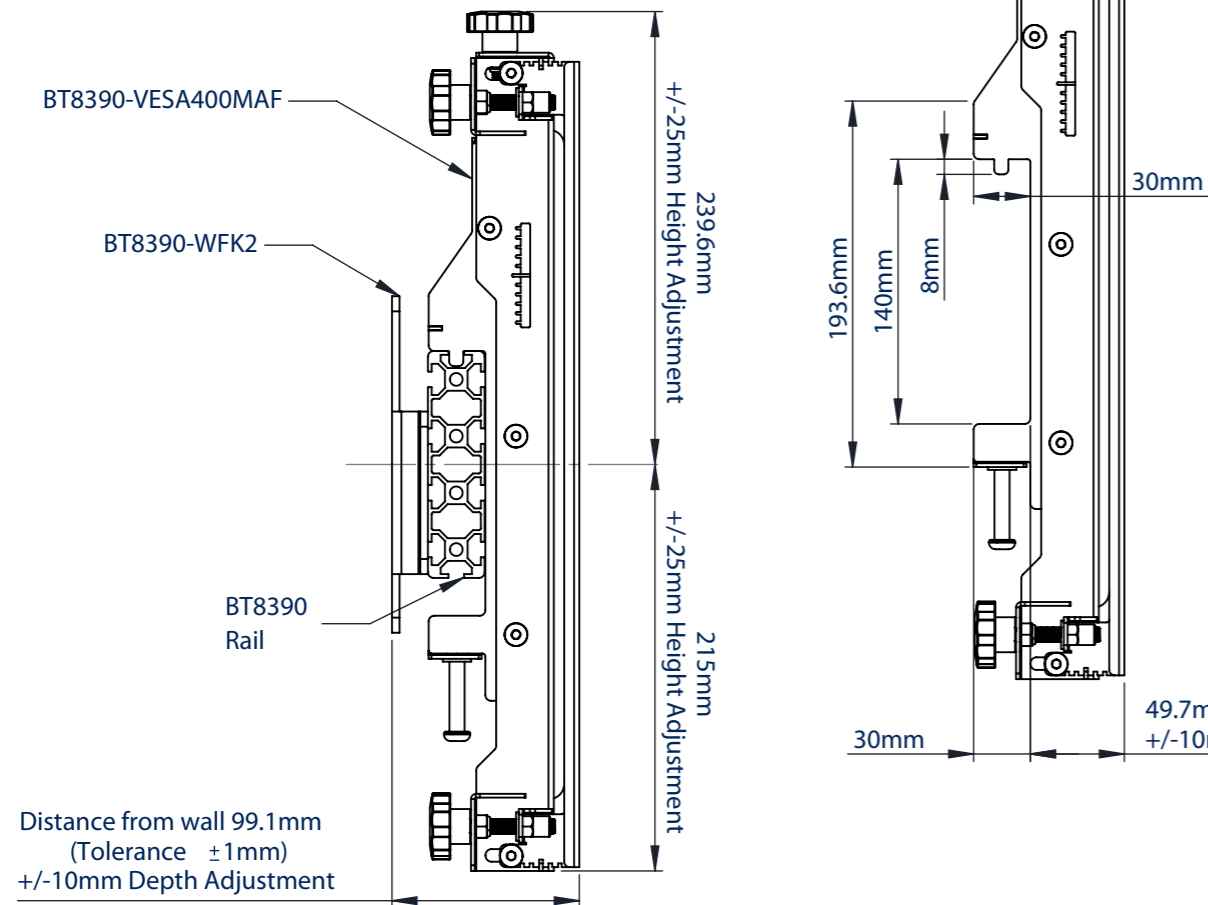

Wall mounted using BT8390-WFK1:

Wall mounted using BT8390-WFK2:

Interface Arm - Left

Interface Arm - Right

B-Tech International Design & Manufacturing Limited
Part of the B-Tech International Group of Companies

UNLESS
OTHERWISE
SPECIFIED
DIMENSIONS ARE
IN MILLIMETERS

Size: A3
Scale: 1:4
Sheet: 1 of 1

B-Tech No: BT8390-VESA400MAF

Title: SYSTEM X - VESA 400 Flat Screen Interface Arms with Micro-Adjustment

Revision: R03