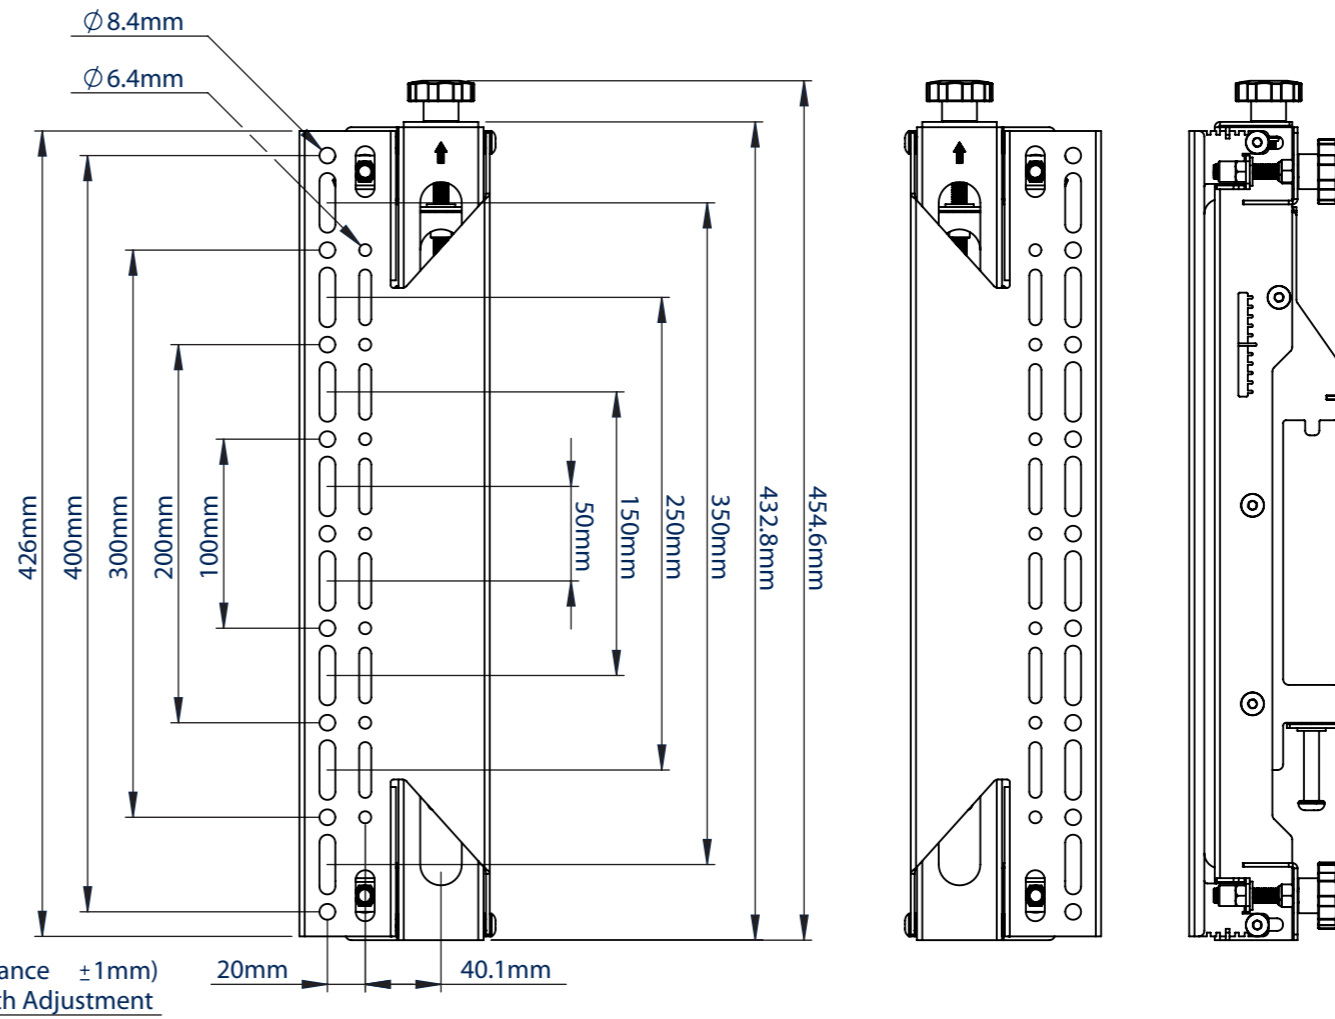

Wall mounted using BT8390-WFK1:

Wall mounted using BT8390-WFK2:

Interface Arm - Left

Interface Arm - Right

B-Tech International Design & Manufacturing Limited
Part of the B-Tech International Group of Companies

UNLESS
OTHERWISE
SPECIFIED
DIMENSIONS ARE
IN MILLIMETERS

Size: A3
Scale: 1:4
Sheet: 1 of 1

B-Tech No: BT8390-VESA400MAF

Title: SYSTEM X - VESA 400 Flat Screen Interface Arms with Micro-Adjustment

Revision: R03