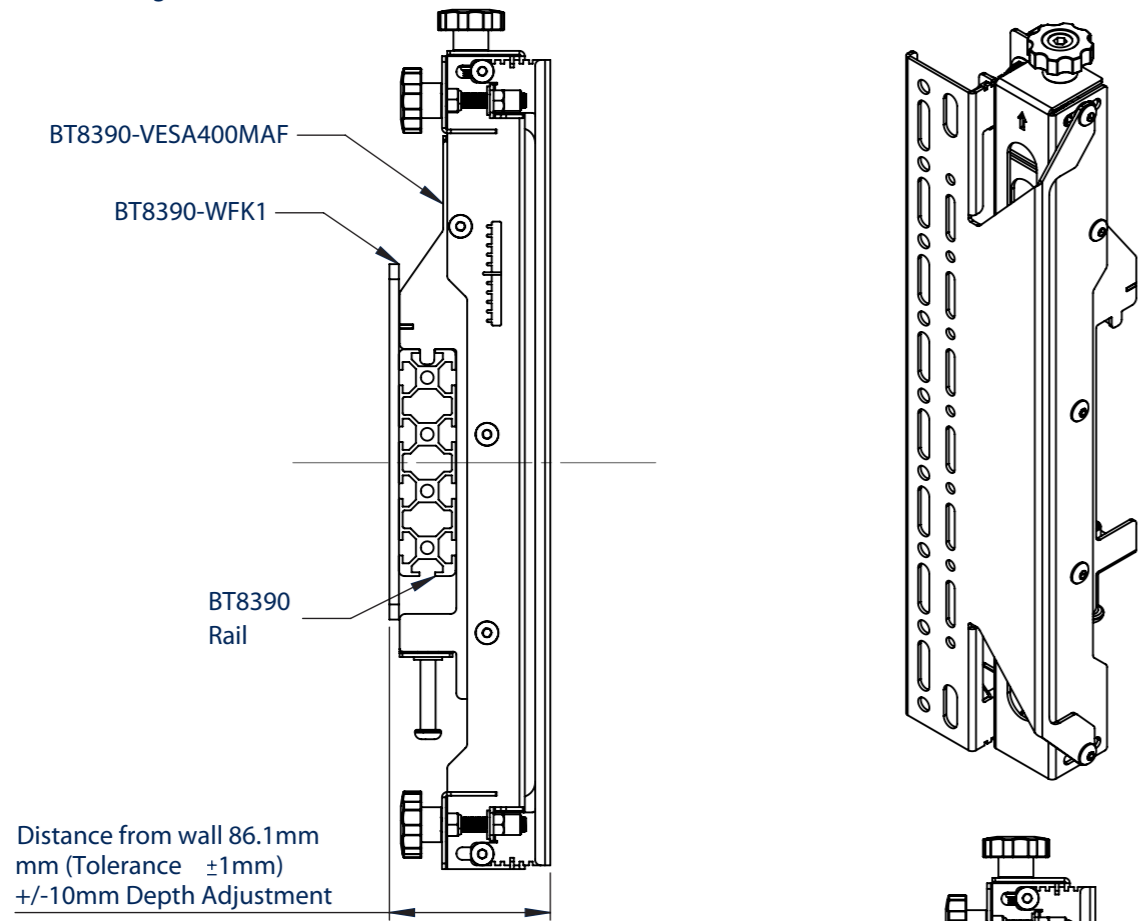

Wall mounted using BT8390-WFK1:

Wall mounted using BT8390-WFK2:

Interface Arm - Left

Interface Arm - Right

B-Tech International Design & Manufacturing Limited
Part of the B-Tech International Group of Companies

UNLESS
OTHERWISE
SPECIFIED
DIMENSIONS ARE
IN MILLIMETERS

Size: A3
Scale: 1:4
Sheet: 1 of 1

B-Tech No: BT8390-VESA400MAF

Title: SYSTEM X - VESA 400 Flat Screen Interface Arms with Micro-Adjustment

Revision: R03